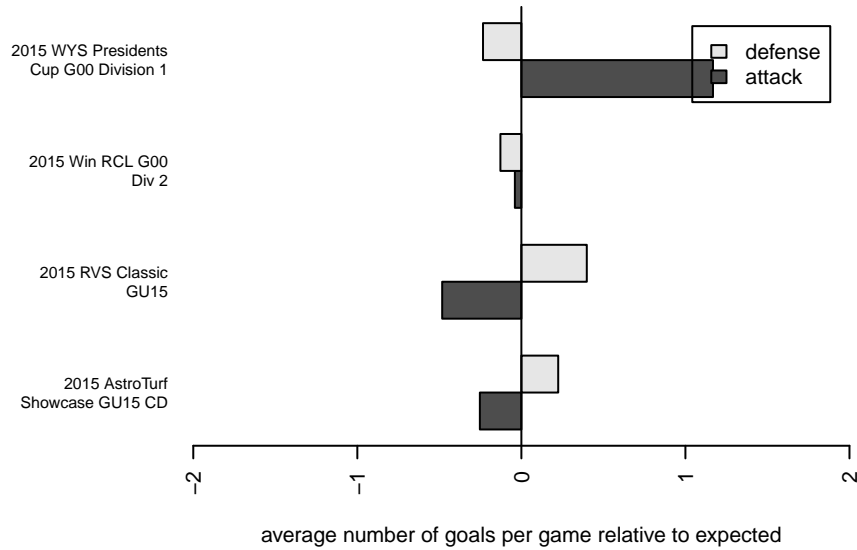

# RV Slammers Orange G00

Rainier Valley Slammers  
 Auburn, WA  
 G00 total strength=1375  
 attack=7.81 defense=6.91  
 fall league = Win RCL G00 Div 2  
 notes= Haggett 2013

alt names used:  
 RVS G00 Orange A (309209012)  
 RVS GU15 Orange  
 RVS G00 Orange  
 RVS G00 Orange A (309209012)  
 RVS G00 Orange A (309209012)

Venues played:  
 2015 RVS Classic GU15  
 2015 AstroTurf Showcase GU15 CD  
 2015 Win RCL G00 Div 2  
 2015 WYS Presidents Cup G00 Division 1

**RV Slammers Orange G00**  
 Dots are actual minus expected GF (blue circles) and GA (red triangles).  
 Blue line is smoothed change in attack strength. Red is smoothed change in defense strength.

**attack and defense variance (black dot)  
relative to other teams  
and top 10 in region**

**attack and defense rating  
relative to others at age  
and all opponents in last 13 months**

**Performance relative to 13 month average**