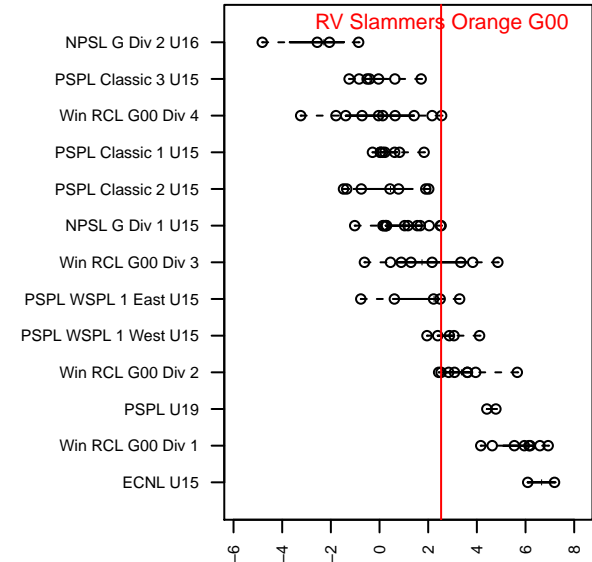

# RV Slammers Orange G00

Rainier Valley Slammers  
 Auburn, WA  
 G00 total strength=1375  
 attack=7.81 defense=6.91  
 fall league = Win RCL G00 Div 2  
 notes= Haggett 2013

alt names used:  
 RVS G00 Orange A (309209012)  
 RVS GU15 Orange  
 RVS G00 Orange  
 RVS G00 Orange A (309209012)  
 RVS G00 Orange A (309209012)

Venues played:  
 2015 RVS Classic GU15  
 2015 AstroTurf Showcase GU15 CD  
 2015 Win RCL G00 Div 2  
 2015 WYS Presidents Cup G00 Division 1

**RV Slammers Orange G00**  
 Dots are actual minus expected GF (blue circles) and GA (red triangles).  
 Blue line is smoothed change in attack strength. Red is smoothed change in defense strength.

**attack and defense variance (black dot)  
relative to other teams  
and top 10 in region**

**attack and defense rating  
relative to others at age  
and all opponents in last 13 months**

**Performance relative to 13 month average**