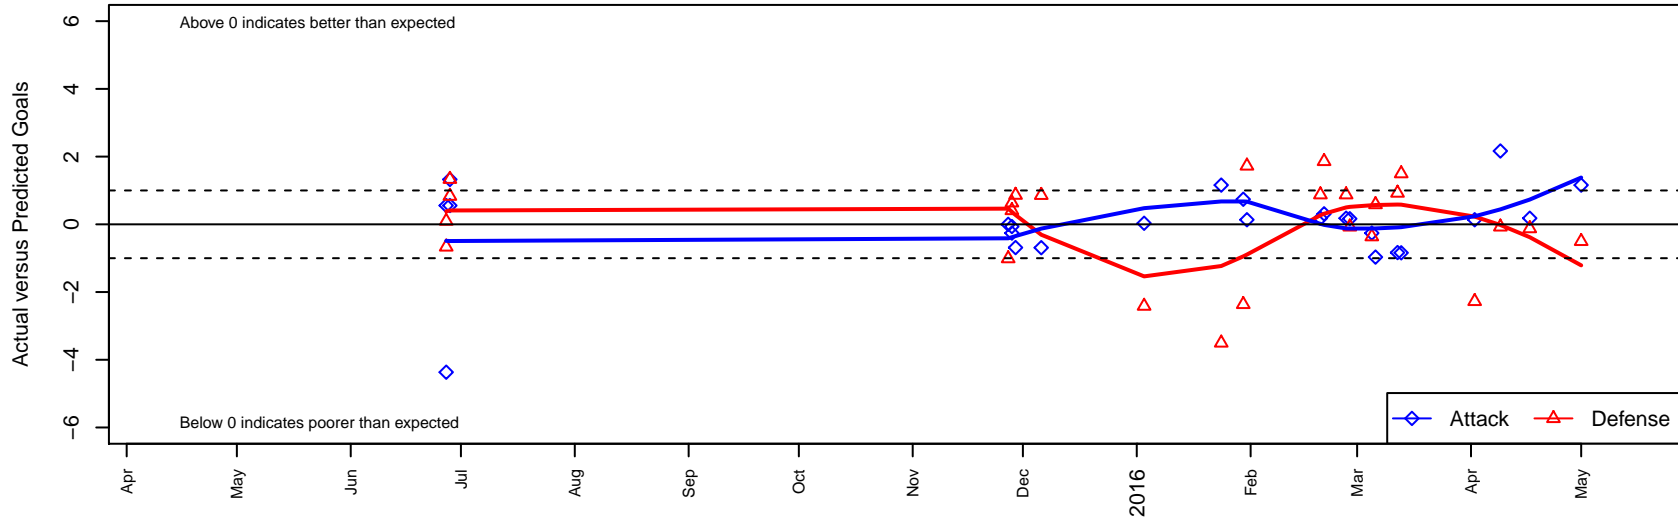

# RV Slammers Orange G00

Rainier Valley Slammers  
 Auburn, WA  
 G00 total strength=1375  
 attack=7.81 defense=6.91  
 fall league = Win RCL G00 Div 2  
 notes= Haggett 2013

alt names used:  
 RVS G00 Orange A (309209012)  
 RVS GU15 Orange  
 RVS G00 Orange  
 RVS G00 Orange A (309209012)  
 RVS G00 Orange A (309209012)

Venues played:  
 2015 RVS Classic GU15  
 2015 AstroTurf Showcase GU15 CD  
 2015 Win RCL G00 Div 2  
 2015 WYS Presidents Cup G00 Division 1

**RV Slammers Orange G00**  
 Dots are actual minus expected GF (blue circles) and GA (red triangles).  
 Blue line is smoothed change in attack strength. Red is smoothed change in defense strength.

**attack and defense variance (black dot)  
relative to other teams  
and top 10 in region**

**attack and defense rating  
relative to others at age  
and all opponents in last 13 months**

**Performance relative to 13 month average**